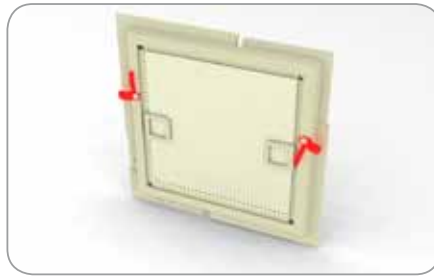

Profile clip

154 301 White, 154 302 Brown, 154 303 Imitat. of the wood 30mm
154 351 White, 154 352 Brown, 154 353 Imitat. of the wood 35mm

Pcs. In pack: 100 pair, weight: 0,70 kg