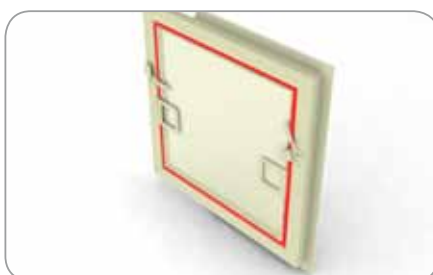

Rubber spline

6 mm

- 157 001 White
- 157 002 Brown
- 157 003 Imitation of the wood

Pcs. In pack: 100 bm, weight: 3,5 kg