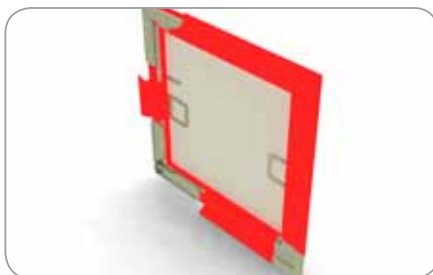

... for your summer enjoyment

Components for mosquito nets – **Lem profile**

rolled aluminum
profile and
accessories for
the manufacture
of windows
insect screens

Profile with Rim

ZEBR Components for mosquito nets – **Profile with Rim**

Profile with Rim – Al

12 x 31 x 5000 mm

- 151 101 White
- 151 102 Brown
- 151 103 Imitation of the wood

In pack: 175 bm, weight: 26 kg

Internal Corner for profile

Inner - for profile with rim

- 152 200 White

Pcs. In pack: 100 pcs, weight: 0,80 kg

Outer Corner for profile

Outer - for profile with rim

- 152 101 White
- 152 102 Brown
- 152 103 Imitation of the wood

Pcs. In pack: 100 pcs, weight: 1,20 kg

Insect net