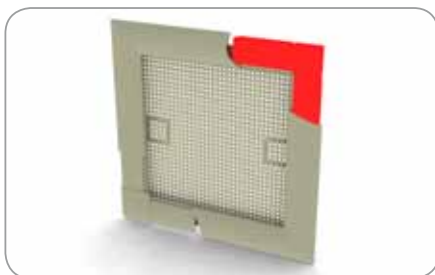

*... for your summer enjoyment*

Components for mosquito nets – **R50 profile**

rolled aluminum  
profile and  
accessories for  
the manufacture  
of windows  
insect screens

**R50 profile**

**ZEBR** Components for mosquito nets – R50 profile

**Profile with Rim R50 – Al**  
10 x 31 x 5000 mm

- 151 301 White
- 151 302 Brown
- 151 303 Imitation of the wood

Pcs. In pack: 175 bm, weight: 26 kg

**Internal corner for profile R50**  
inner for R50 profile 10 x 31 mm

- 152 700 White

Pcs. In pack: 100 pcs, weight: 0,80 kg

**Outer Corner for profile R50**  
outer profile R50 10 x 31 mm

- 152 801 White
- 152 802 Brown
- 152 803 Imitation of the wood

Pcs. In pack: 100 pcs, weight: 1,5 kg