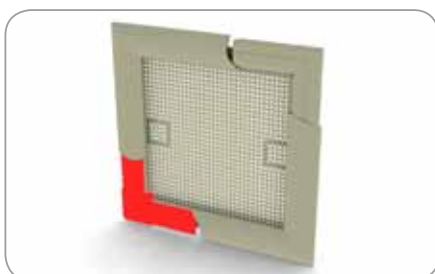

**Profile with Rim R50 – Al**  
10 x 31 x 5000 mm

- 151 301 White
- 151 302 Brown
- 151 303 Imitation of the wood

Pcs. In pack: 175 bm, weight: 26 kg

**Internal corner for profile R50**  
inner for R50 profile 10 x 31 mm

- 152 700 White

Pcs. In pack: 100 pcs, weight: 0,80 kg

**Outer Corner for profile R50**  
outer profile R50 10 x 31 mm

- 152 801 White
- 152 802 Brown
- 152 803 Imitation of the wood

Pcs. In pack: 100 pcs, weight: 1,5 kg