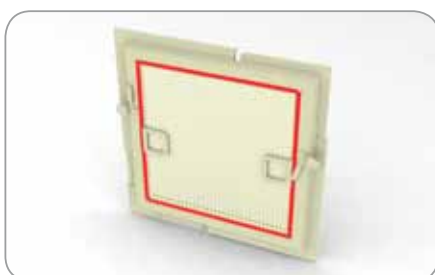

Rubber spline
6 mm

- 157 001 White
- 157 002 Brown
- 157 003 Imitation of the wood

Pcs. In pack: 100 bm, weight: 3,5 kg