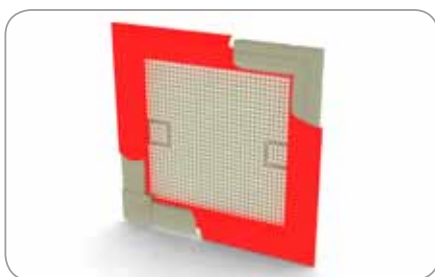

*... for your summer enjoyment*

Components for mosquito nets – **R50 profile**

rolled aluminum  
profile and  
accessories for  
the manufacture  
of windows  
insect screens

**R50 profile**

**ZEBR** Components for mosquito nets – R50 profile

**Profile with Rim R50 – Al**  
10 x 31 x 5000 mm

- 151 301 White
- 151 302 Brown
- 151 303 Imitation of the wood

Pcs. In pack: 175 bm, weight: 26 kg

**Internal corner for profile R50**  
inner for R50 profile 10 x 31 mm

- 152 700 White

Pcs. In pack: 100 pcs, weight: 0,80 kg

**Outer Corner for profile R50**  
outer profile R50 10 x 31 mm

- 152 801 White
- 152 802 Brown
- 152 803 Imitation of the wood

Pcs. In pack: 100 pcs, weight: 1,5 kg