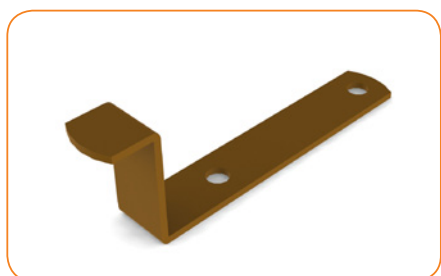

Pcs. In pack: 1000 pcs, weight: 0,20 kg

Adjustable corner 45°–180°
for Standard profile 10 x 25 mm

- 152 300 Transparent

Pcs. In pack: 100 pcs, weight: 1,15 kg

Sash bar

- 150 001 White
- 150 002 Brown
- 150 003 Imitation of the wood

Pcs. In pack: 100 bm, weight: 11 kg

Sash bar connector

- 159 001 White
- 159 002 Brown
- 159 003 Imitation of the wood

Pcs. In pack: 100 pcs, weight: 1,2 kg

Bar holder

- 155 001 White
- 155 002 Brown
- 155 003 Imitation of the wood

Pcs. In pack: 100 pcs, weight: 0,1 kg

„Z” clip stainless steel

- 158 010 height 10 mm
- 158 012 height 12 mm
- 158 014 height 14 mm
- 158 015 height 15 mm
- 158 017 height 17 mm
- 158 020 height 20 mm

Pcs. In pack: 100 pair, weight: 0,50 kg