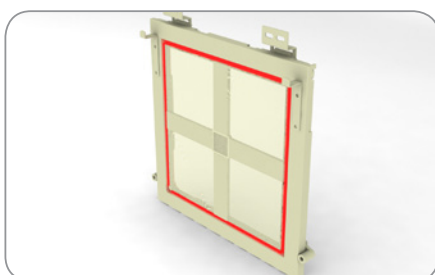

Rubber spline
6 mm

- 157 001 White
- 157 002 Brown
- 157 003 Imitation of the wood

Pcs. In pack: 100 bm, weight: 3,5 kg