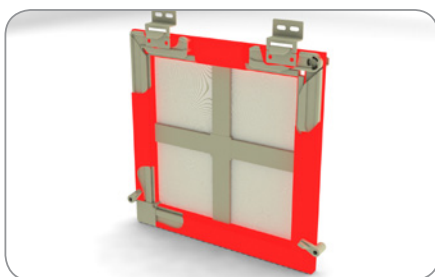

... for your summer enjoyment

components for insect screens – **STANDARD profile**

rolled aluminum
profile and
accessories for
the manufacture
of windows
insect screens

STANDARD profile

ZEBR components for insect screens – **STANDARD profile**

Profile STANDARD – Al
10 x 25 x 5000 mm

- 151 001 White
- 151 002 Brown
- 151 003 Imitation of the wood

Pcs. In pack: 200 bm, weight: 26 kg

Internal corner for STANDARD profile
for profile STANDARD 10 x 25 mm

- 152 400 White

Pcs. In pack: 100pcs, weight: 1,10 kg

Outer corner for profile
for profile STANDARD 10 X 25 mm

- 152 001 White
- 152 002 Brown
- 152 003 Imitation of the wood

Pcs. In pack: 100 pcs, weight: 1,40 kg