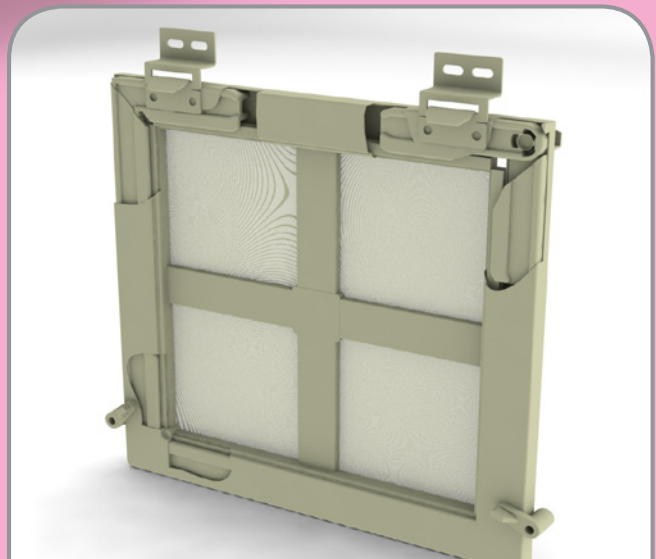

... for your summer enjoyment

components for insect screens – **STANDARD profile**

rolled aluminum
profile and
accessories for
the manufacture
of windows
insect screens

STANDARD profile

ZEBR components for insect screens – **STANDARD profile**

Profile STANDARD – Al
10 x 25 x 5000 mm

- 151 001 White
- 151 002 Brown
- 151 003 Imitation of the wood

Pcs. In pack: 200 bm, weight: 26 kg

Internal corner for STANDARD profile
for profile STANDARD 10 x 25 mm

- 152 400 White

Pcs. In pack: 100pcs, weight: 1,10 kg

Outer corner for profile
for profile STANDARD 10 X 25 mm

- 152 001 White
- 152 002 Brown
- 152 003 Imitation of the wood

Pcs. In pack: 100 pcs, weight: 1,40 kg

Pcs. In pack: 1000 pcs, weight: 0,20 kg

Adjustable corner 45°–180°
for Standard profile 10 x 25 mm

- 152 300 Transparent

Pcs. In pack: 100 pcs, weight: 1,15 kg

Sash bar

- 150 001 White
- 150 002 Brown
- 150 003 Imitation of the wood