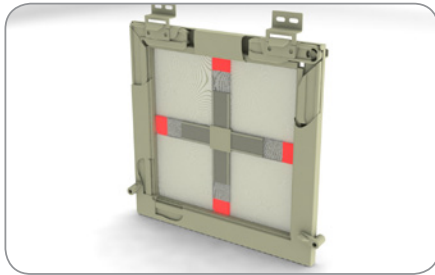

Bar holder

- 155 001 White
- 155 002 Brown
- 155 003 Imitation of the wood

Pcs. In pack: 100 pcs, weight: 0,1 kg