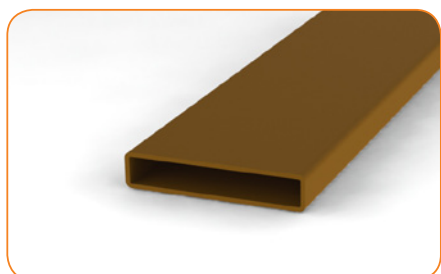

Pa. In pack: 100 pcs, weight: 0,10 kg

ZEBR components for insect screens – **STANDARD profile**

Turn Button
for Standard profile 10 x 25 mm

- 154 001 White
- 154 002 Brown
- 154 003 Imitation of the wood

Pcs. In pack: 1000 pcs, weight: 0,20 kg

Adjustable corner 45°–180°
for Standard profile 10 x 25 mm

- 152 300 Transparent

Pcs. In pack: 100 pcs, weight: 1,15 kg

Sash bar

- 150 001 White
- 150 002 Brown
- 150 003 Imitation of the wood