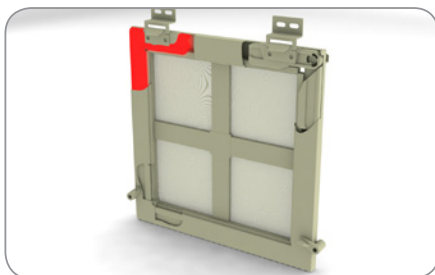

... for your summer enjoyment

components for insect screens – **STANDARD profile**

rolled aluminum
profile and
accessories for
the manufacture
of windows
insect screens

STANDARD profile

ZEBR components for insect screens – **STANDARD profile**

Profile STANDARD – Al
10 x 25 x 5000 mm

- 151 001 White
- 151 002 Brown
- 151 003 Imitation of the wood

Pcs. In pack: 200 bm, weight: 26 kg

Internal corner for STANDARD profile
for profile STANDARD 10 x 25 mm

- 152 400 White

Pcs. In pack: 100pcs, weight: 1,10 kg

Outer corner for profile
for profile STANDARD 10 X 25 mm

- 152 001 White
- 152 002 Brown
- 152 003 Imitation of the wood

Pcs. In pack: 100 pcs, weight: 1,40 kg