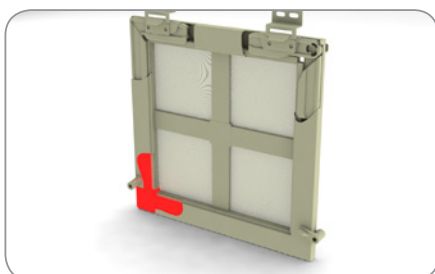

Profile STANDARD – Al
10 x 25 x 5000 mm

- 151 001 White
- 151 002 Brown
- 151 003 Imitation of the wood

Pcs. In pack: 200 bm, weight: 26 kg

Internal corner for STANDARD profile
for profile STANDARD 10 x 25 mm

- 152 400 White

Pcs. In pack: 100pcs, weight: 1,10 kg

Outer corner for profile
for profile STANDARD 10 X 25 mm

- 152 001 White
- 152 002 Brown
- 152 003 Imitation of the wood

Pcs. In pack: 100 pcs, weight: 1,40 kg