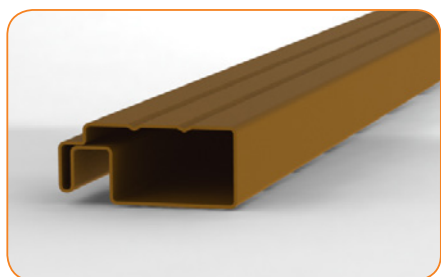

... for your summer enjoyment

components for insect screens – **STANDARD profile**

rolled aluminum
profile and
accessories for
the manufacture
of windows
insect screens

STANDARD profile

ZEBR components for insect screens – **STANDARD profile**

Profile STANDARD – Al
10 x 25 x 5000 mm

- 151 001 White
- 151 002 Brown
- 151 003 Imitation of the wood

Pcs. In pack: 200 bm, weight: 26 kg

Internal corner for STANDARD profile
for profile STANDARD 10 x 25 mm

- 152 400 White

Pcs. In pack: 100pcs, weight: 1,10 kg

Outer corner for profile
for profile STANDARD 10 X 25 mm

- 152 001 White
- 152 002 Brown
- 152 003 Imitation of the wood

Pcs. In pack: 100 pcs, weight: 1,40 kg

Pcs. In pack: 1000 pcs, weight: 0,20 kg

Adjustable corner 45°–180°
for Standard profile 10 x 25 mm

- 152 300 Transparent

Pcs. In pack: 100 pcs, weight: 1,15 kg

Sash bar

- 150 001 White
- 150 002 Brown
- 150 003 Imitation of the wood