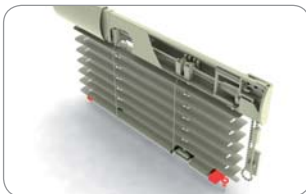

Bottom rail end cap
centric

- 193 001 White
- 193 002 Brown
- 193 003 Imitation of the wood
- 193 004 Silver

Psc. in pack: 1000 Pcs, Weight: 1,00 kg