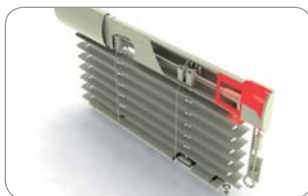

**ZEBR** Zeus | universal sun - blind system with elegant design

**System bracket - right**

Z187 001 White  
Z187 002 Brown  
Z187 003 Imitation of the wood  
Z187 004 Silver

Psc. in pack: 100 Pcs, Weight: 1,40 kg