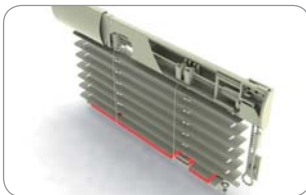

Bottom rail - steel

- 144 001 White
- 144 002 Brown
- 144 003 Imitation of the wood
- 144 004 Silver

Psc. in pack: 250 bm, Weight: 30 kg