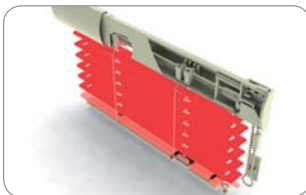

**ZEBR** Zeus I universal sun - blind system with elegant design

**String - silon**

392 000

Psc. in pack: 3500 bm, Weight: 0,3 kg

**Lamella**

Colors according to supplier offer

300 000

Psc. in pack: 2000 bm, Weight: 22 kg