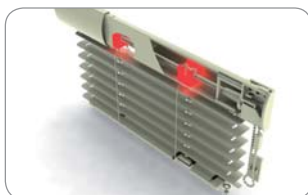

Bearing for texband

Z198 001 White
Z198 002 Brown
Z198 003 Imitation of the wood
Z198 004 Silver

Psc. in pack: 100 Pcs, Weight: 0,30 kg