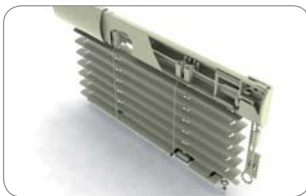

**ZEBR** Zeus I universal sun - blind system with elegant design

**String - silon**

392 000

Psc. in pack: 3500 bm, Weight: 0,3 kg

**Lamella**

Colors according to supplier offer

300 000

Psc. in pack: 2000 bm, Weight: 22 kg