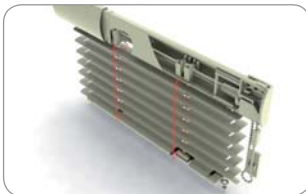

Ladder

Colors according to supplier offer

18mm all-shadowing 21,5mm classic

391 530 White	392 531 White
391 064 Brown	392 532 Brown
391 003 Imitation of the wood	392 003 Imitation of the wood
391 004 Silver	392 004 Silver

Psc. in pack: 397 bm   Psc. in pack: 400 bm
Weight: 0,20 kg   Weight: 0,20 kg