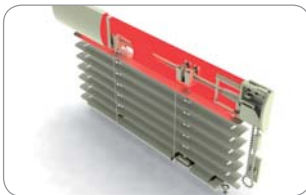

Psc. in pack: 500 Pcs, Weight: 1,65 kg

**Operating Chain**

- 191 001 White
- 191 002 Brown
- 191 003 Imitation of the wood
- 191 004 Silver

Psc. in pack: 250 bm, Weight: 1,50 kg

**ZEBR** Zeus | universal sun - blind system with elegant design