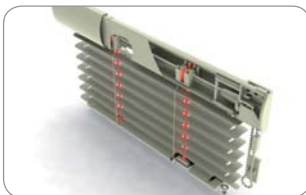

Texband

- 201 001 White
- 201 002 Brown
- 201 003 Imitation of the wood
- 201 004 Silver

Psc. in pack: 1000 bm, Weight: 0,90 kg