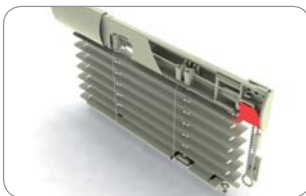

Little door of the chain - right

- 199 001 White
- 199 002 Brown
- 199 003 Imitation of the wood
- 199 004 Silver

Psc. in pack: 100 Pcs, Weight: 0,105 kg