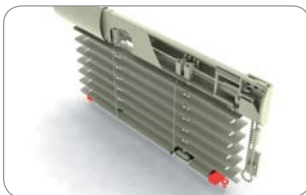

Bottom rail end cap
excentric, all-shadowing

- 193 101 White
- 193 102 Brown
- 193 103 Imitation of the wood
- 193 104 Silver

Psc. in pack: 1000 Pcs, Weight: 1,00 kg