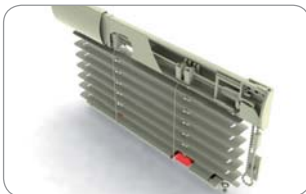

Psc. in pack: 100 Pcs, Weight: 0,30 kg

**Texband retractor - triangular**

Z197 000

Psc. in pack: 100 Pcs, Weight: 0,25 kg

**ZEBR** Zeus | universal sun - blind system with elegant design

**Fix for texband with wedge**