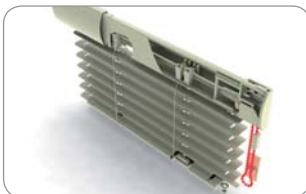

Psc. in pack: 500 Pcs, Weight: 1,65 kg

**Operating Chain**

- 191 001 White
- 191 002 Brown
- 191 003 Imitation of the wood
- 191 004 Silver

Psc. in pack: 250 bm, Weight: 1,50 kg

**ZEBR** Zeus | universal sun - blind system with elegant design