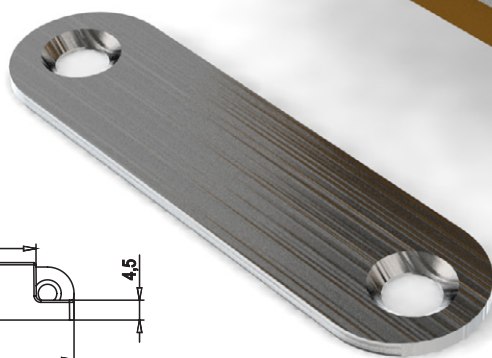

MAGNET FOR DOOR PROFILE

NEWLY WE OFFER
A BROADENED
COLOR SPECTRE.

NEW!

production of coloured magnets
on customer's request and of RAL
sample book
- Also small series production

RAL
standard

Magnet is made
for every types
of rolled or extruded
door profiles.