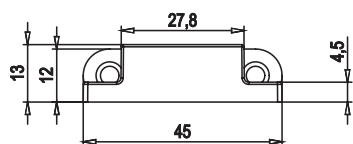

MAGNET FOR DOOR PROFILE

NEWLY WE OFFER
A BROADENED
COLOR SPECTRE.

NEW!

production of coloured magnets
on customer's request and of RAL
sample book
- Also small series production

RAL
standard

Magnet is made
for every types
of rolled or extruded
door profiles.