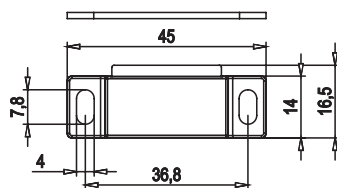

MAGNET FOR DOOR PROFILE

NEWLY WE OFFER
A BROADENED
COLOR SPECTRE.

NEW!

production of coloured magnets
on customer's request and of RAL
sample book
- Also small series production

RAL
standard

Magnet is made
for every types
of rolled or extruded
door profiles.