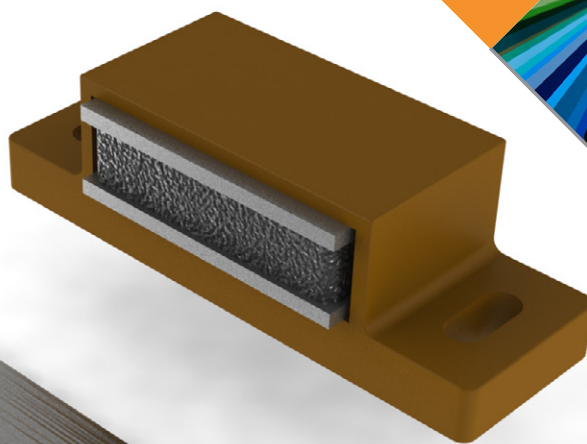

MAGNET FOR DOOR PROFILE

NEWLY WE OFFER
A BROADENED
COLOR SPECTRE.

NEW!

production of coloured magnets
on customer's request and of RAL
sample book
- Also small series production

RAL
standard

Magnet is made
for every types
of rolled or extruded
door profiles.