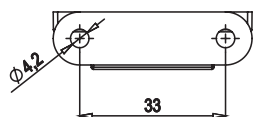

MAGNET FOR DOOR PROFILE

NEWLY WE OFFER
A BROADENED
COLOR SPECTRE.

NEW!

production of coloured magnets
on customer's request and of RAL
sample book
- Also small series production

RAL
standard

Magnet is made
for every types
of rolled or extruded
door profiles.