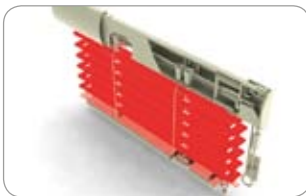

String - silon

392 000

Psc. in pack: 3500 bm, Weight: 0,3 kg

Lamella

Colors according to supplier offer

300 000

Psc. in pack: 2000 bm, Weight: 22 kg

Ladder clip